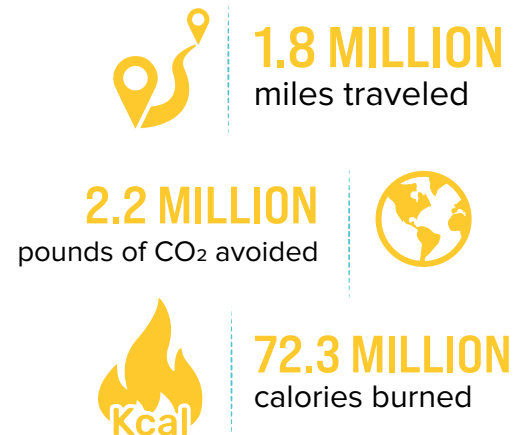

2022 BIKI DATA

THE BIKI SYSTEM

2022 RIDERSHIP

TOTAL RIDES: **887,059**

66%

OF RIDES WERE TAKEN BY HAWAII RESIDENTS

COMPARED TO 50% IN 2021

Total Riders:

ETHNICITY

IMPACTS AND BENEFITS

TRIP PURPOSE

COMMUNITY BENEFITS

*estimated based on 13.9 million minutes traveled

Biki is brought to you by Bikeshare Hawaii, a 501(c)3 non-profit organization.