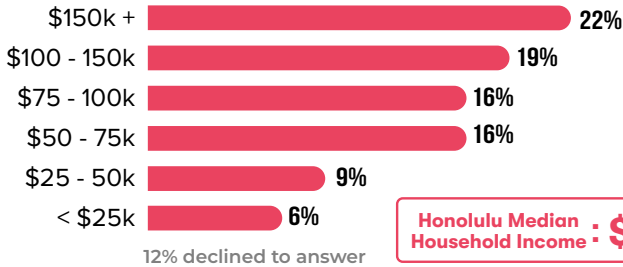

2022 BIKI DATA

THE BIKI SYSTEM

2022 RIDERSHIP

TOTAL RIDES: **887,059**

66%

OF RIDES WERE TAKEN BY HAWAII RESIDENTS

COMPARED TO 50% IN 2021

Total Riders:

AVERAGE TRIP TIME

15 MINUTES 46 SECONDS

BIKI USAGE BY NEIGHBORHOOD:

MEMBER DEMOGRAPHICS

GENDER

RESIDENCE

AGE

HOUSEHOLD INCOME

ETHNICITY

IMPACTS AND BENEFITS

TRIP PURPOSE

COMMUNITY BENEFITS

*estimated based on 13.9 million minutes traveled

Biki is brought to you by Bikeshare Hawaii, a 501(c)3 non-profit organization.