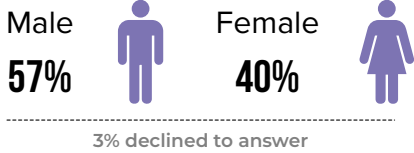

AVERAGE TRIP TIME

15 MINUTES 46 SECONDS

BIKI USAGE BY NEIGHBORHOOD:

MEMBER DEMOGRAPHICS

GENDER

RESIDENCE

AGE

HOUSEHOLD INCOME