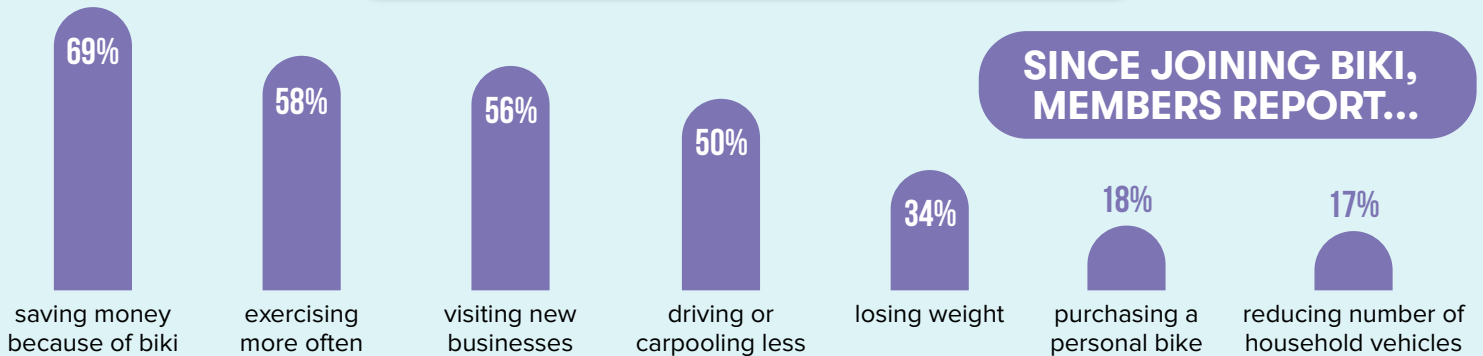

2022 BIKI DATA

THE BIKI SYSTEM

2022 RIDERSHIP

TOTAL RIDES: **887,059**

66%

OF RIDES WERE TAKEN BY HAWAII RESIDENTS

COMPARED TO 50% IN 2021

Total Riders:

AVERAGE TRIP TIME

15 MINUTES 46 SECONDS

BIKI USAGE BY NEIGHBORHOOD:

MEMBER DEMOGRAPHICS

GENDER

RESIDENCE

AGE

HOUSEHOLD INCOME

ETHNICITY

IMPACTS AND BENEFITS

TRIP PURPOSE

COMMUNITY BENEFITS

*estimated based on 13.9 million minutes traveled

Biki is brought to you by Bikeshare Hawaii, a 501(c)3 non-profit organization.