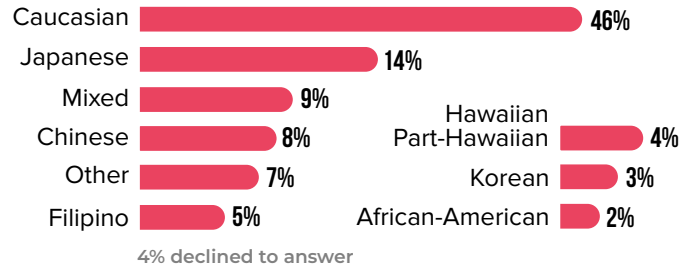

AVERAGE TRIP TIME

15 MINUTES 46 SECONDS

BIKI USAGE BY NEIGHBORHOOD:

MEMBER DEMOGRAPHICS

GENDER

RESIDENCE

AGE

HOUSEHOLD INCOME

ETHNICITY

IMPACTS AND BENEFITS

TRIP PURPOSE

COMMUNITY BENEFITS

*estimated based on 13.9 million minutes traveled

Biki is brought to you by Bikeshare Hawaii, a 501(c)3 non-profit organization.