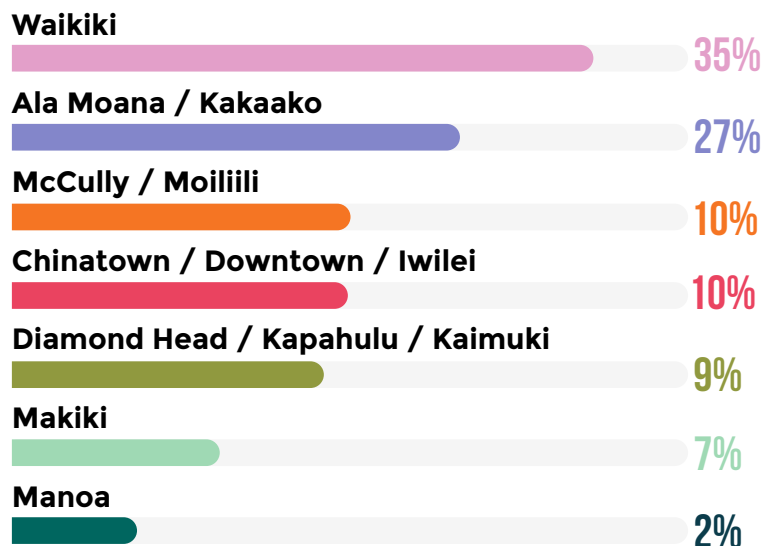

2022 BIKI DATA

THE BIKI SYSTEM

2022 RIDERSHIP

TOTAL RIDES: **887,059**

66%

OF RIDES WERE TAKEN BY HAWAII RESIDENTS

COMPARED TO 50% IN 2021

Total Riders:

79,853

Active Members:

19,063

New Members:

7,472

Minutes Traveled:

13,938,037

MEMBERSHIP TYPE:

AVERAGE TRIP TIME

15 MINUTES 46 SECONDS

BIKI USAGE BY NEIGHBORHOOD:

MEMBER DEMOGRAPHICS

GENDER

RESIDENCE

AGE

HOUSEHOLD INCOME

ETHNICITY

IMPACTS AND BENEFITS

TRIP PURPOSE

COMMUNITY BENEFITS

*estimated based on 13.9 million minutes traveled

Biki is brought to you by Bikeshare Hawaii, a 501(c)3 non-profit organization.