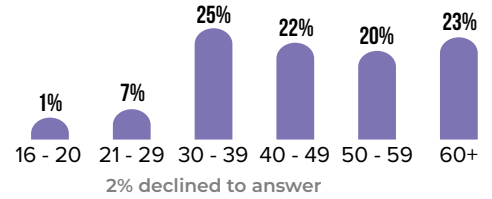

AVERAGE TRIP TIME

15 MINUTES 46 SECONDS

BIKI USAGE BY NEIGHBORHOOD:

MEMBER DEMOGRAPHICS

GENDER

RESIDENCE

AGE

HOUSEHOLD INCOME