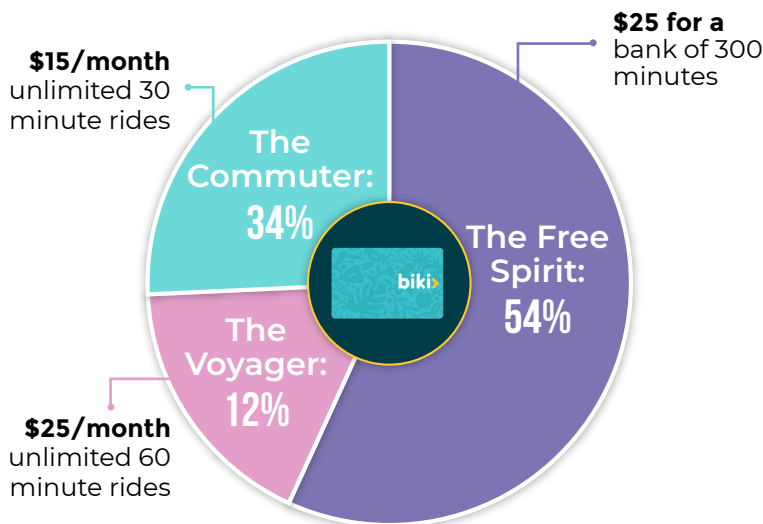

2022 BIKI DATA

THE BIKI SYSTEM

2022 RIDERSHIP

TOTAL RIDES: **887,059**

66%

OF RIDES WERE TAKEN BY HAWAII RESIDENTS

COMPARED TO 50% IN 2021

Total Riders:

79,853

Active Members:

19,063

New Members:

7,472

Minutes Traveled:

13,938,037

MEMBERSHIP TYPE:

AVERAGE TRIP TIME

15 MINUTES 46 SECONDS

BIKI USAGE BY NEIGHBORHOOD:

MEMBER DEMOGRAPHICS

GENDER

RESIDENCE

AGE

HOUSEHOLD INCOME

ETHNICITY

IMPACTS AND BENEFITS

TRIP PURPOSE

COMMUNITY BENEFITS

*estimated based on 13.9 million minutes traveled

Biki is brought to you by Bikeshare Hawaii, a 501(c)3 non-profit organization.