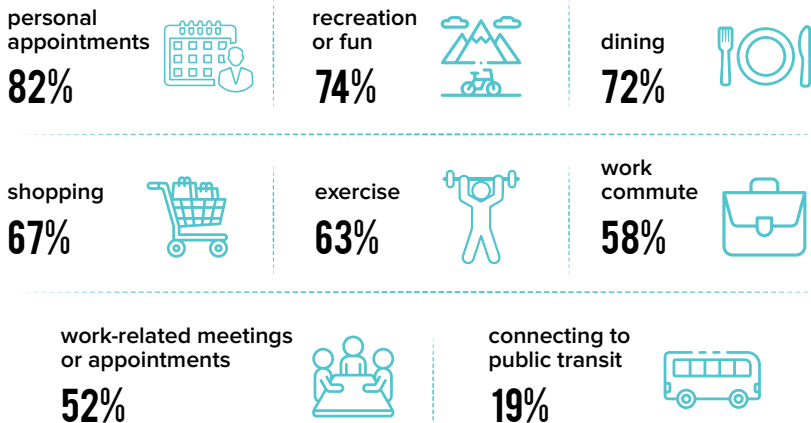

AVERAGE TRIP TIME

15 MINUTES 46 SECONDS

BIKI USAGE BY NEIGHBORHOOD:

MEMBER DEMOGRAPHICS

GENDER

RESIDENCE

AGE

HOUSEHOLD INCOME

ETHNICITY

IMPACTS AND BENEFITS

TRIP PURPOSE

COMMUNITY BENEFITS

*estimated based on 13.9 million minutes traveled

Biki is brought to you by Bikeshare Hawaii, a 501(c)3 non-profit organization.